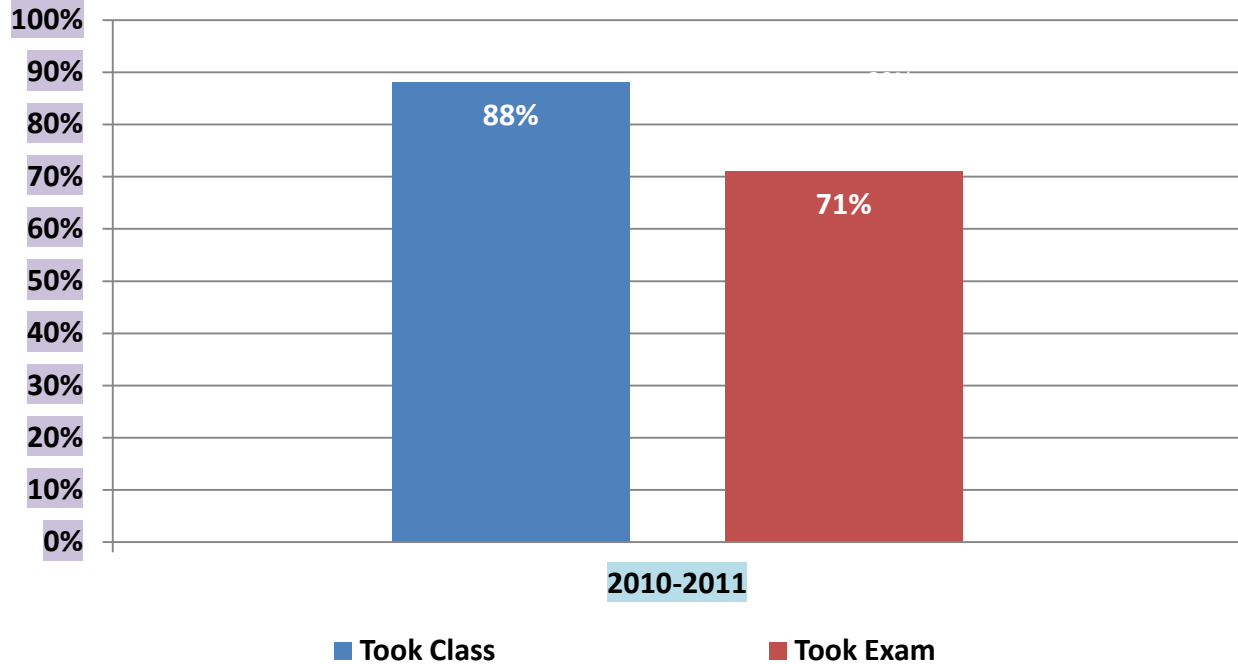

Idaho AVID Students 2008-2011

Idaho AVID Elective Ethnic Composition

Idaho Students' Ethnic Composition

Source: Idaho Department of Education Data and Statistics: http://www.sde.idaho.gov/site/statistics/student_ethnicity.htm

Idaho AVID Students 2008-2011

Idaho AVID Students 2008-2011

AVID Seniors Who Took at Least One AP/IB Course

Idaho's First AVID Senior Class

Idaho AVID Students 2008-2011

Idaho AVID Students 2008-2011