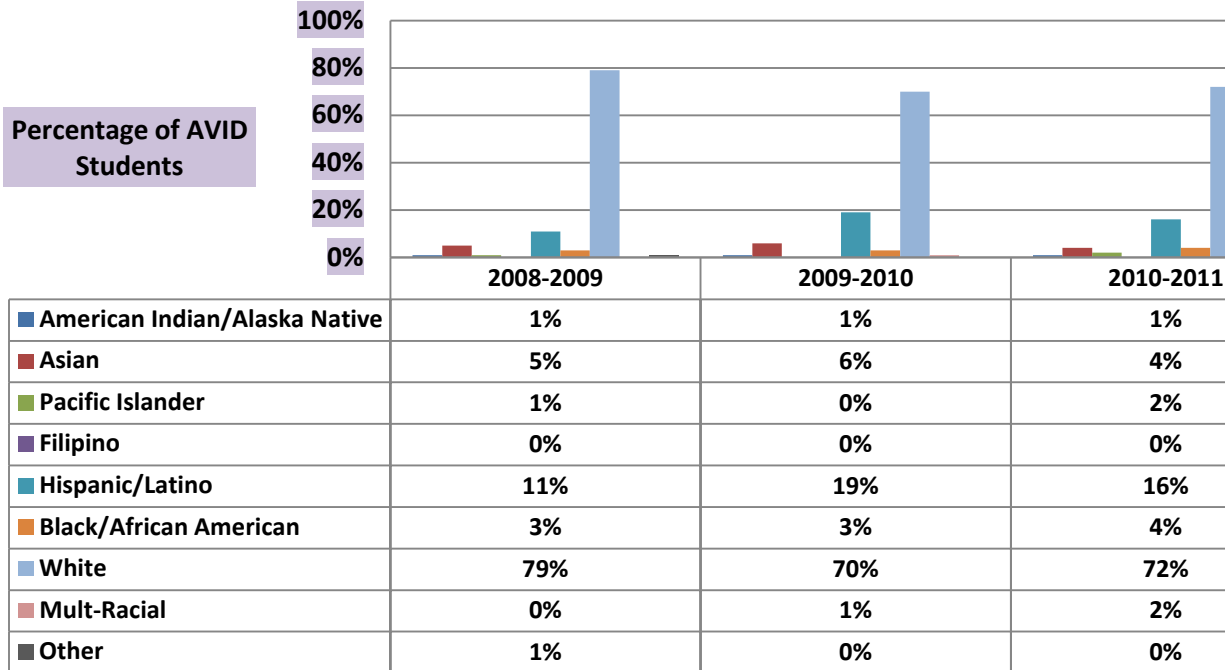

Idaho AVID Students 2008-2011

Idaho AVID Elective Ethnic Composition

Idaho Students' Ethnic Composition

Source: Idaho Department of Education Data and Statistics: http://www.sde.idaho.gov/site/statistics/student_ethnicity.htm