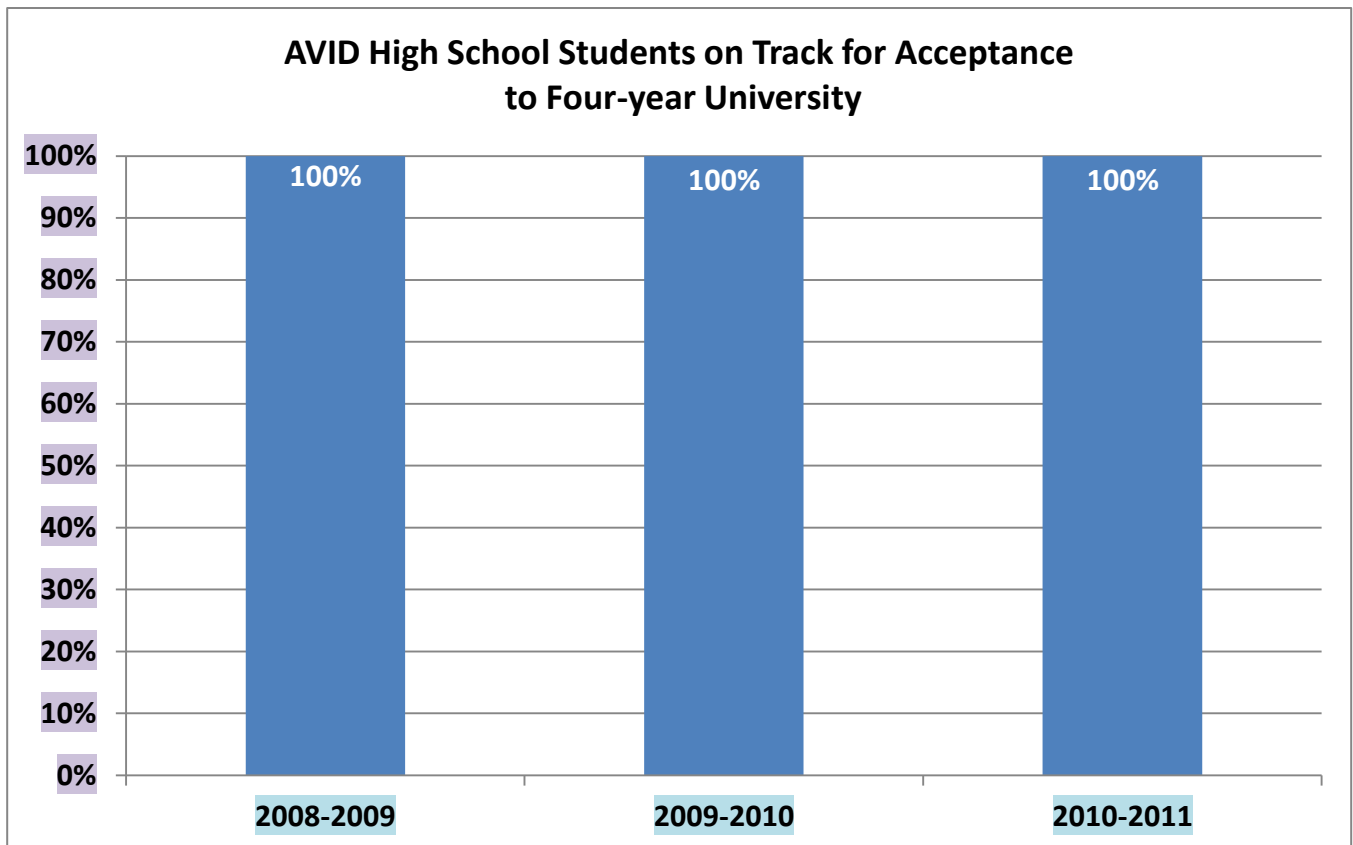

Idaho AVID Students 2008-2011