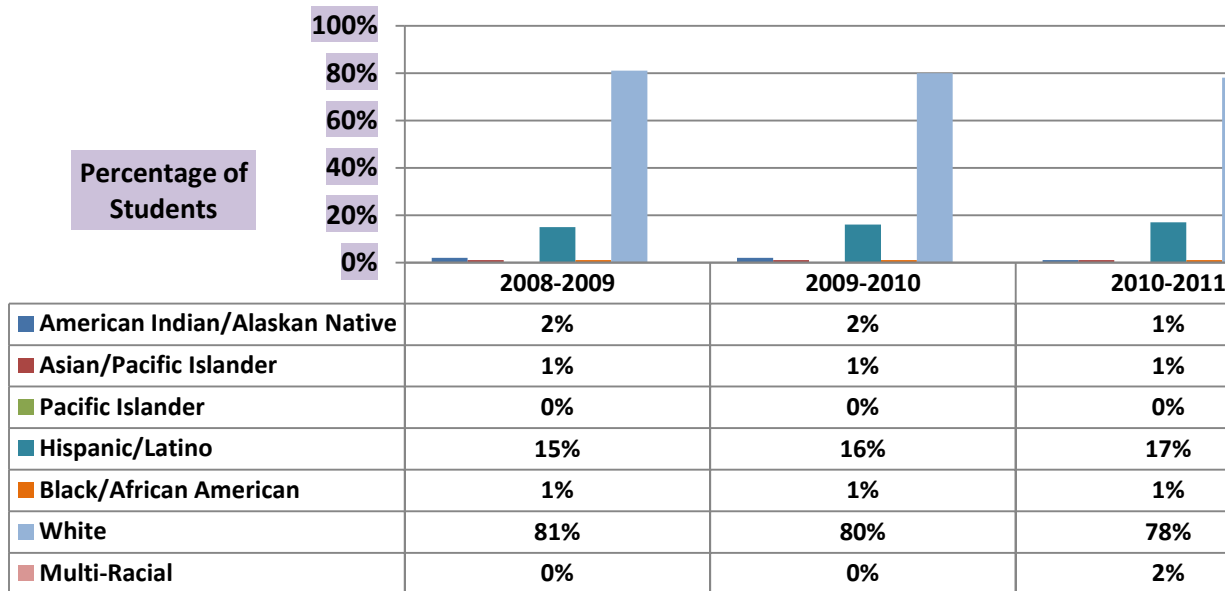

Idaho AVID Students 2008-2011

Idaho AVID Elective Ethnic Composition

Idaho Students' Ethnic Composition

Source: Idaho Department of Education Data and Statistics: http://www.sde.idaho.gov/site/statistics/student_ethnicity.htm