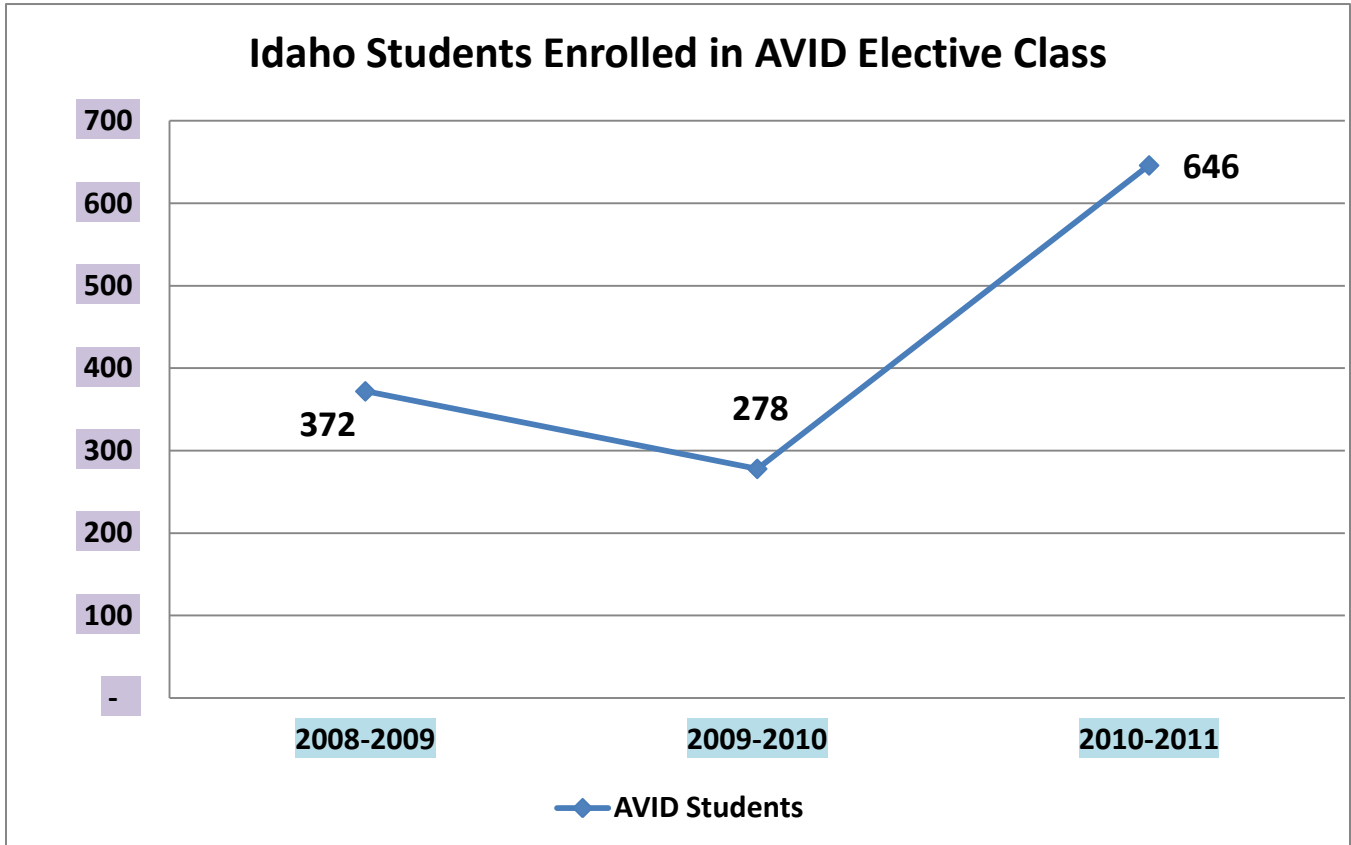

Idaho AVID Students 2008-2011