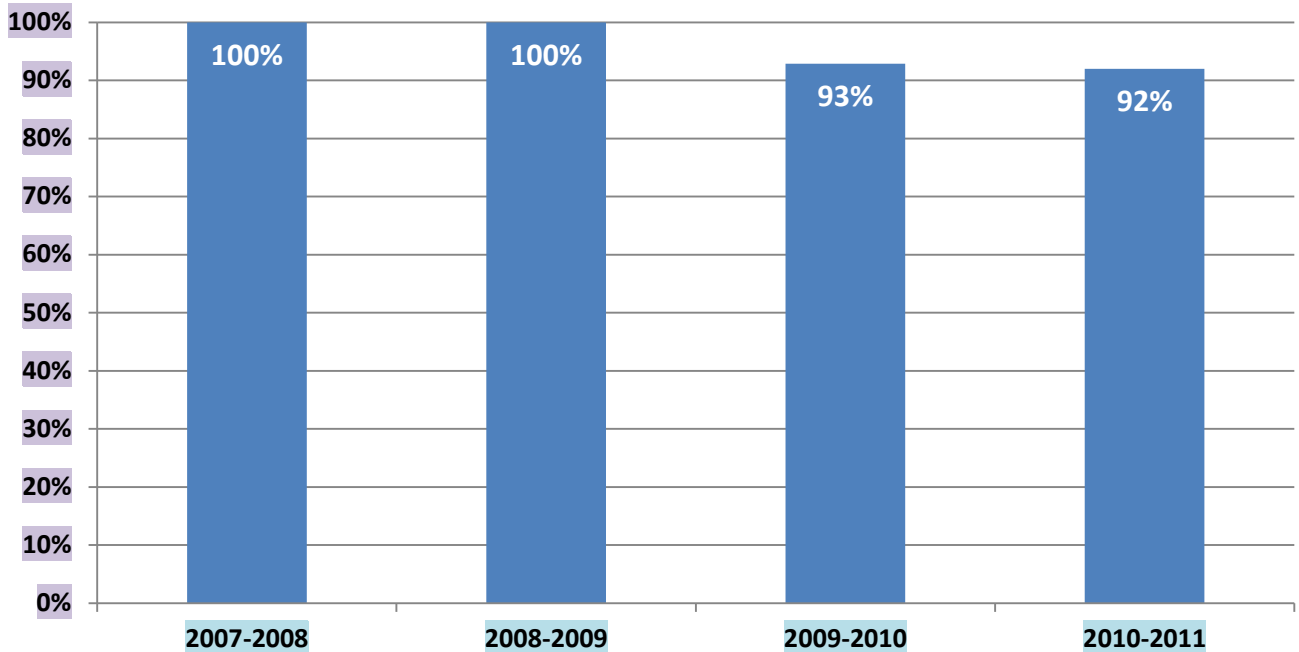

AVID Seniors Completing Four-year College Entrance Requirements *

*Completion of Four-Year College Entrance Requirements is based upon minimum requirements of nearby public universities.