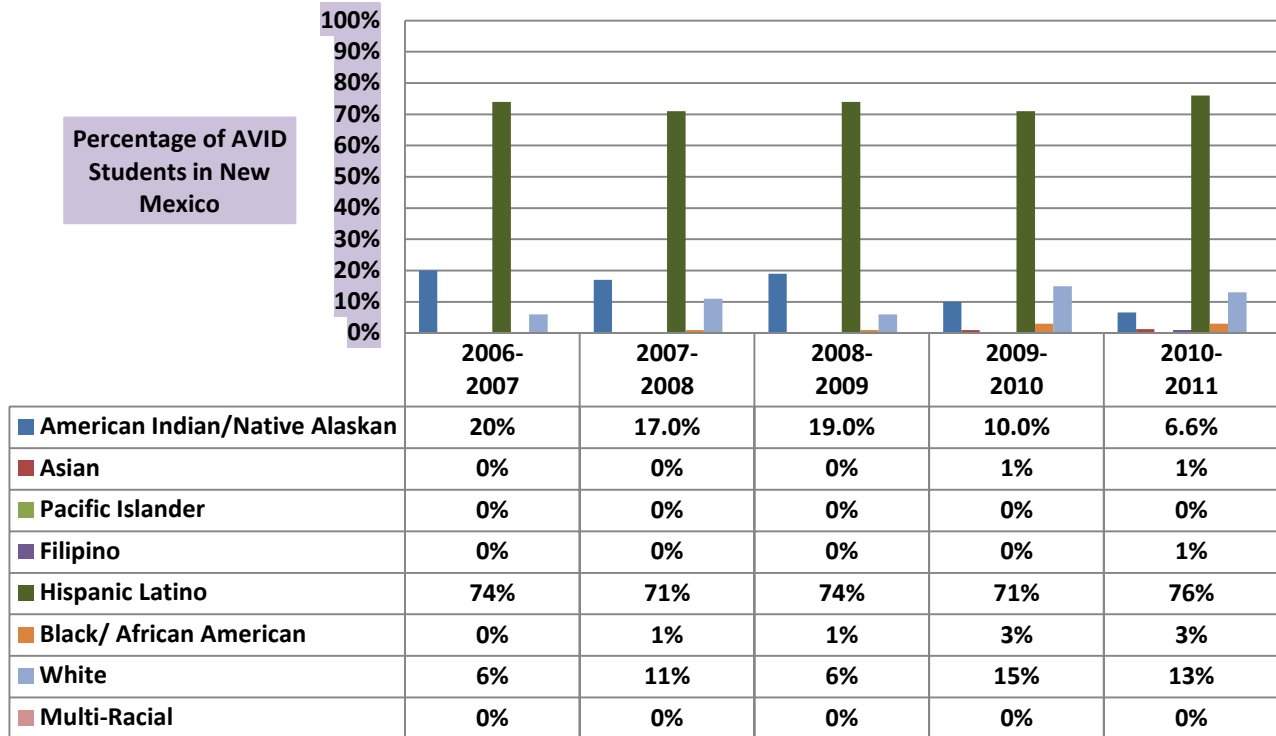

New Mexico AVID Students 2006 -2011

AVID Elective Ethnic Composition

New Mexico Students' Ethnic Composition

Information taken from New Mexico Department of Education: Full reports available at: <http://www.ped.state.nm.us/IT/schoolFactSheets.html>
 *2011 NM state Ethnic composition not available at this time.