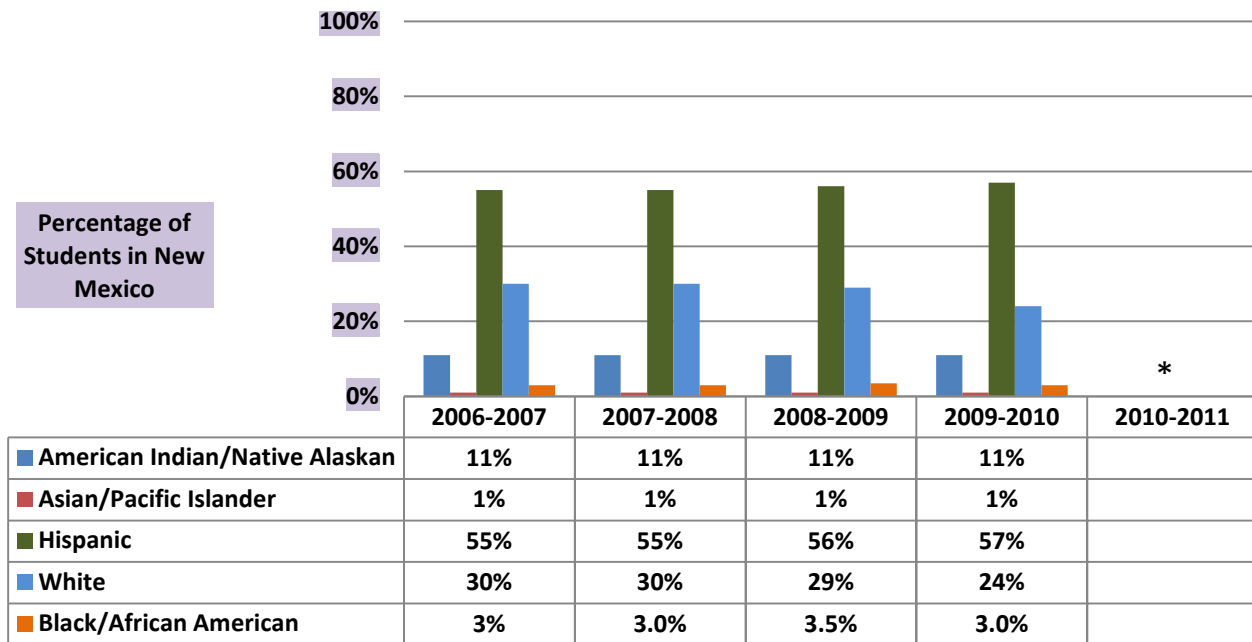

New Mexico AVID Students 2006 -2011

AVID Elective Ethnic Composition

New Mexico Students' Ethnic Composition

Information taken from New Mexico Department of Education: Full reports available at: <http://www.ped.state.nm.us/IT/schoolFactSheets.html>
 *2011 NM state Ethnic composition not available at this time.