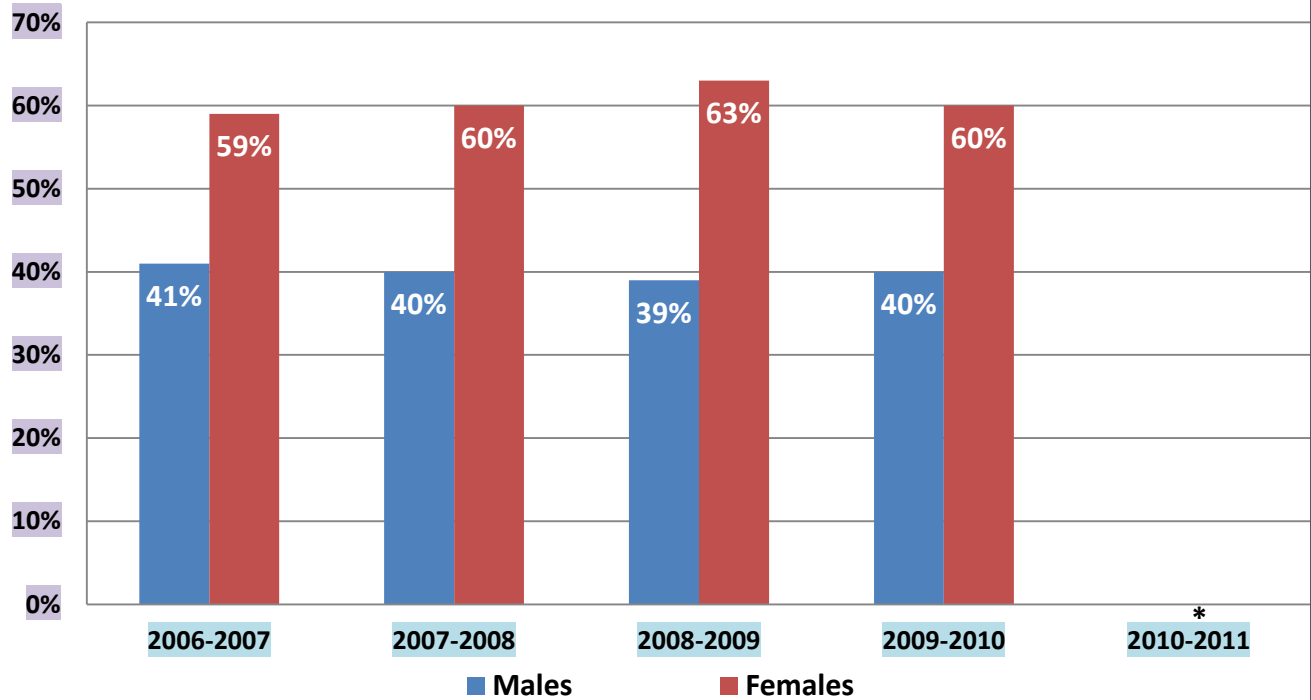

New Mexico State AVID Students by Gender

*2010-2011 NM State Data not yet available.