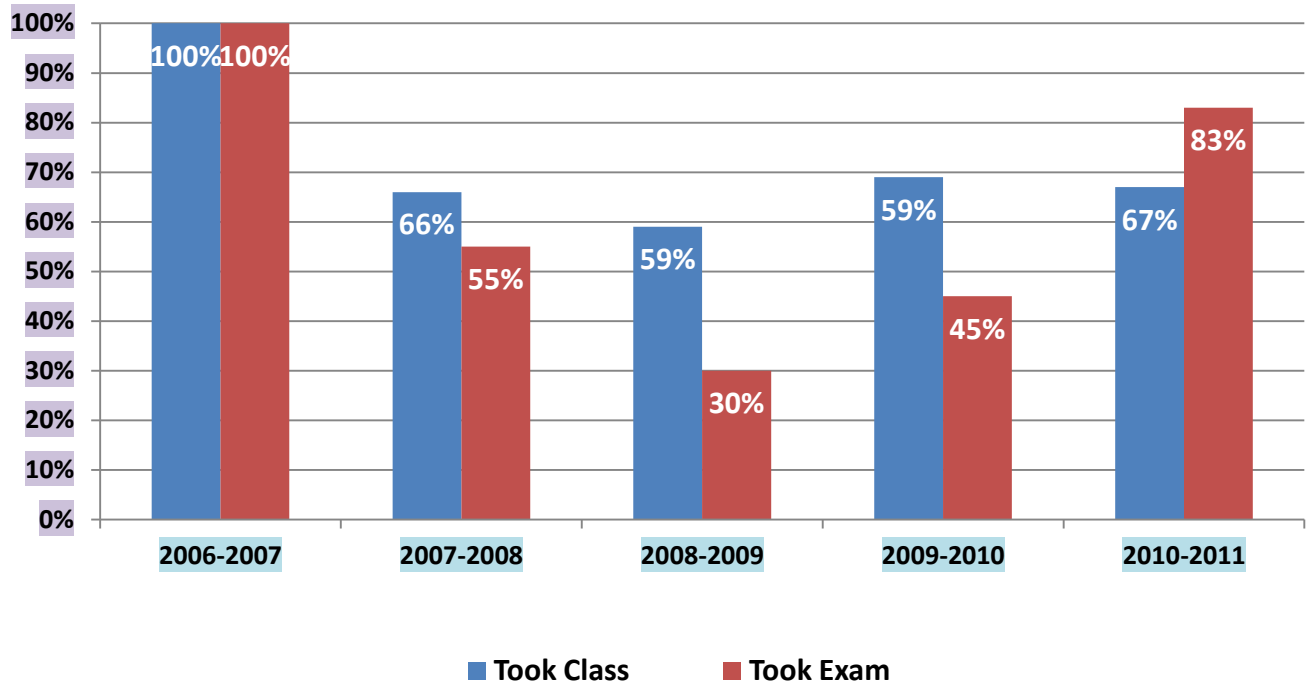

AVID Seniors Who Took at Least One AP/IB Course