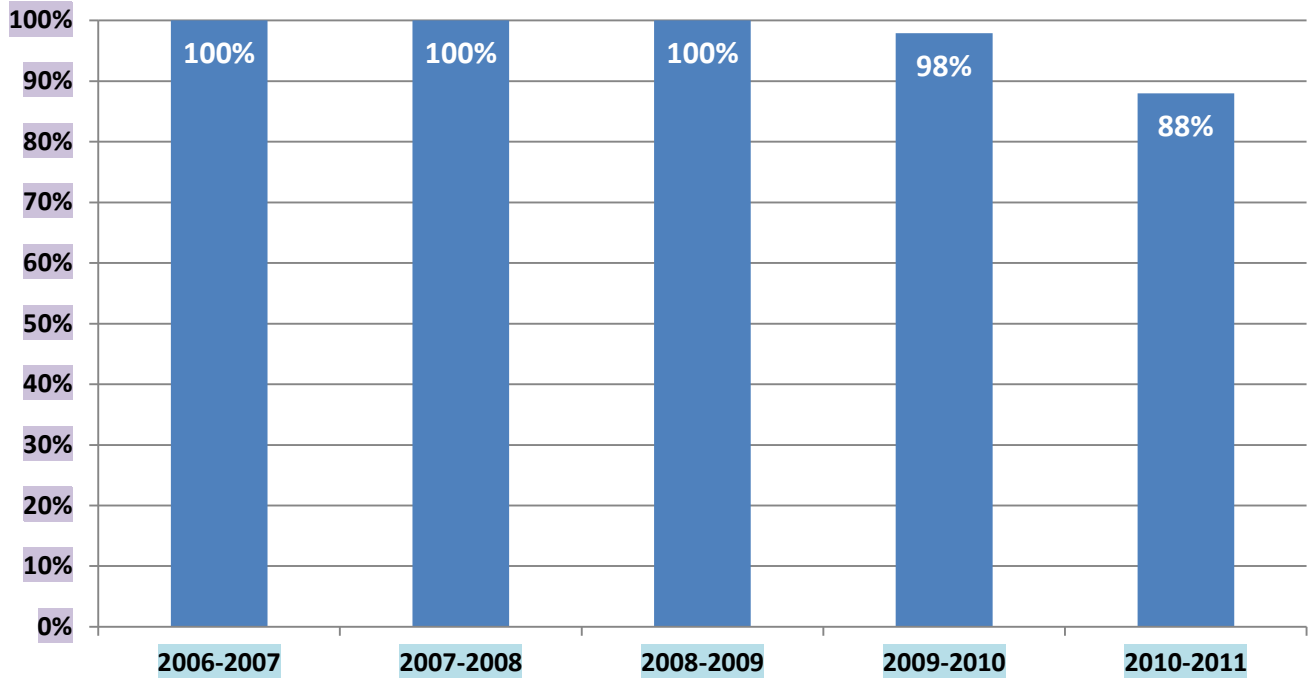

* Statewide graduation rate is not available.

State Sources: <http://www.ped.state.nm.us/Graduation/dl11/4-Year%20Cohort%20Graduation%20Rates,%20Class%20of%202010.pdf>

AVID Seniors Completing Four-year College Entrance Requirements *

*Completion of Four-Year College Entrance Requirements is based upon minimum requirements of nearby public universities.

New Mexico AVID Students 2006 -2011

AVID Students on Track for Acceptance to Four-Year University