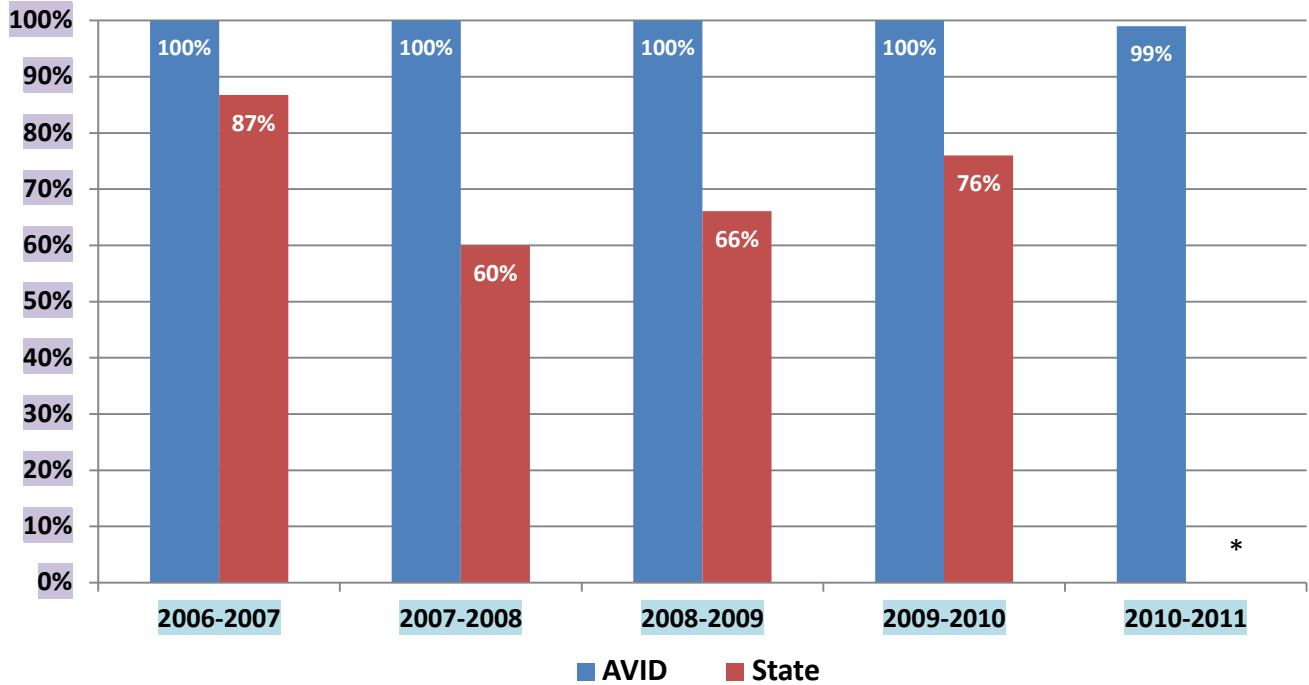

New Mexico AVID Students 2006 -2011

New Mexico State Students by Gender

New Mexico State AVID Students by Gender

*2010-2011 NM State Data not yet available.

New Mexico AVID Students 2006 -2011

Graduation Rates in New Mexico