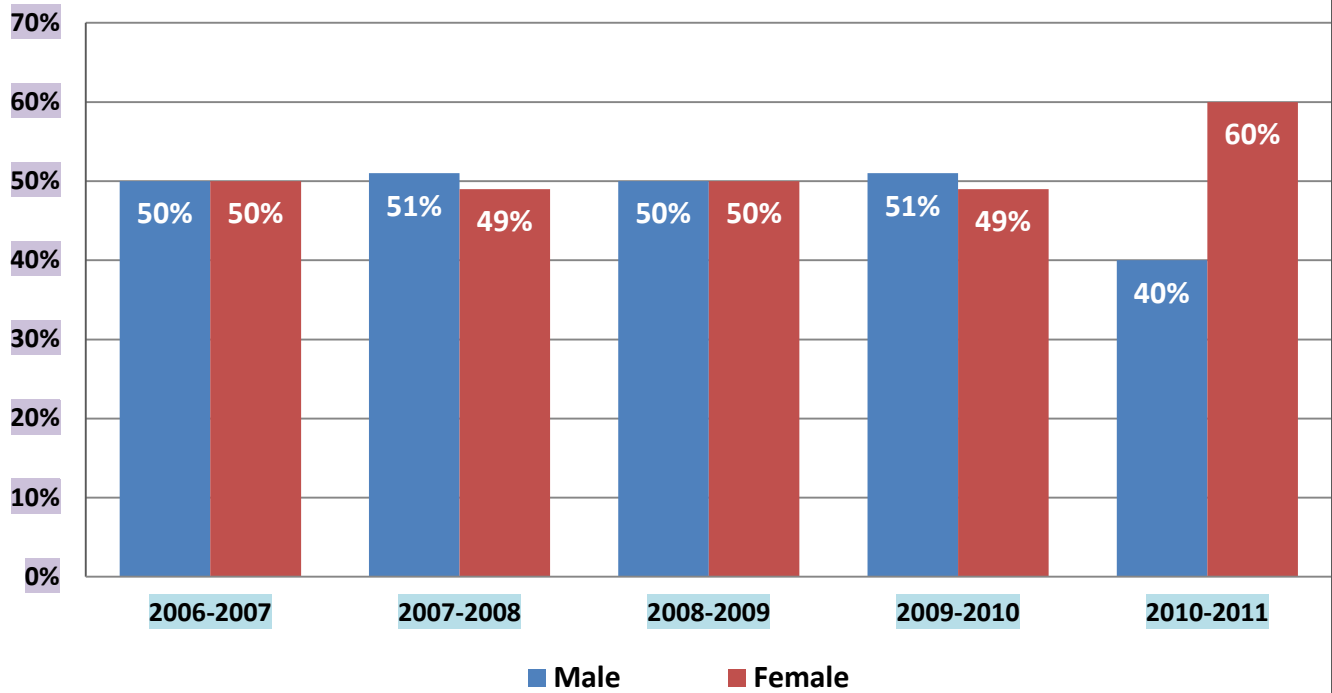

New Mexico AVID Students 2006 -2011

New Mexico State Students by Gender